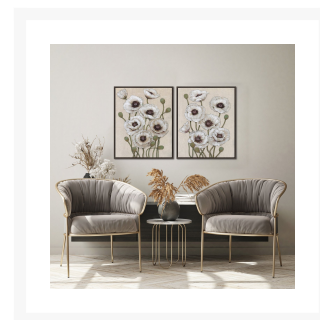

Product Images

Tall White Poppies Set of 2

Description

Matching set of Hand embellished canvas art in a dark grey floating frame