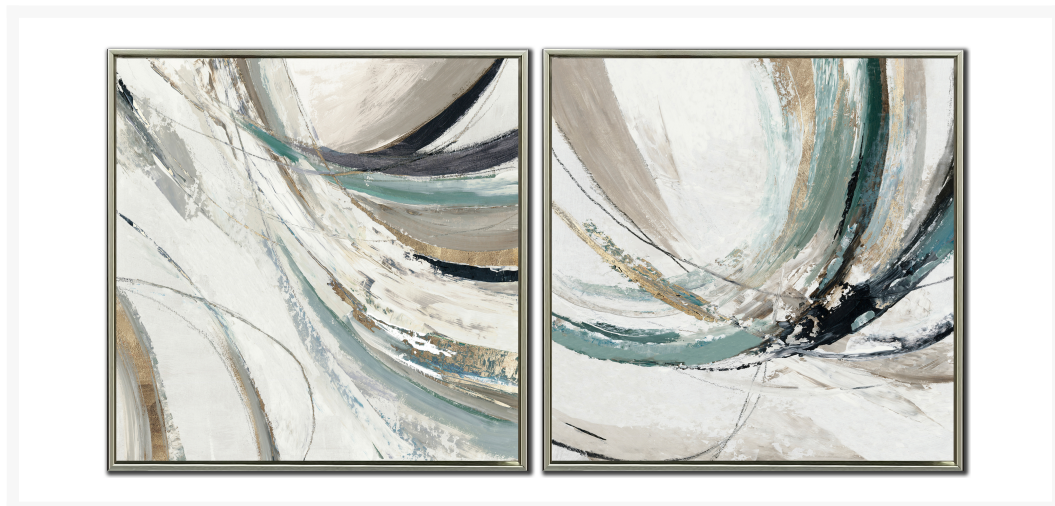

Product Images

Transcendent Visions Set of 2

Description

Matching set of Hand embellished canvas art in a champagne floating frame