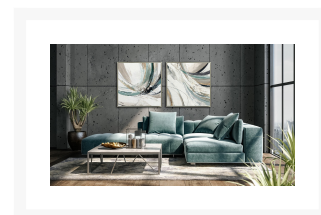

Product Images

Transcendent Visions Set of 2

Description

Matching set of Hand embellished canvas art in a champagne floating frame