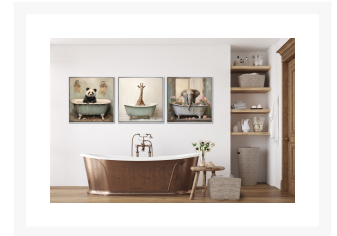

Product Images

Bathroom Animals Set of 3

Description

Matching set of Hand embellished canvas art in a white floating frame