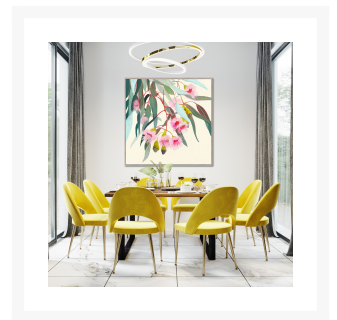

Product Images

Eucalyptus Dream

Description

Hand embellished canvas art with raised paint texture in a light natural wood colored Floating Frame